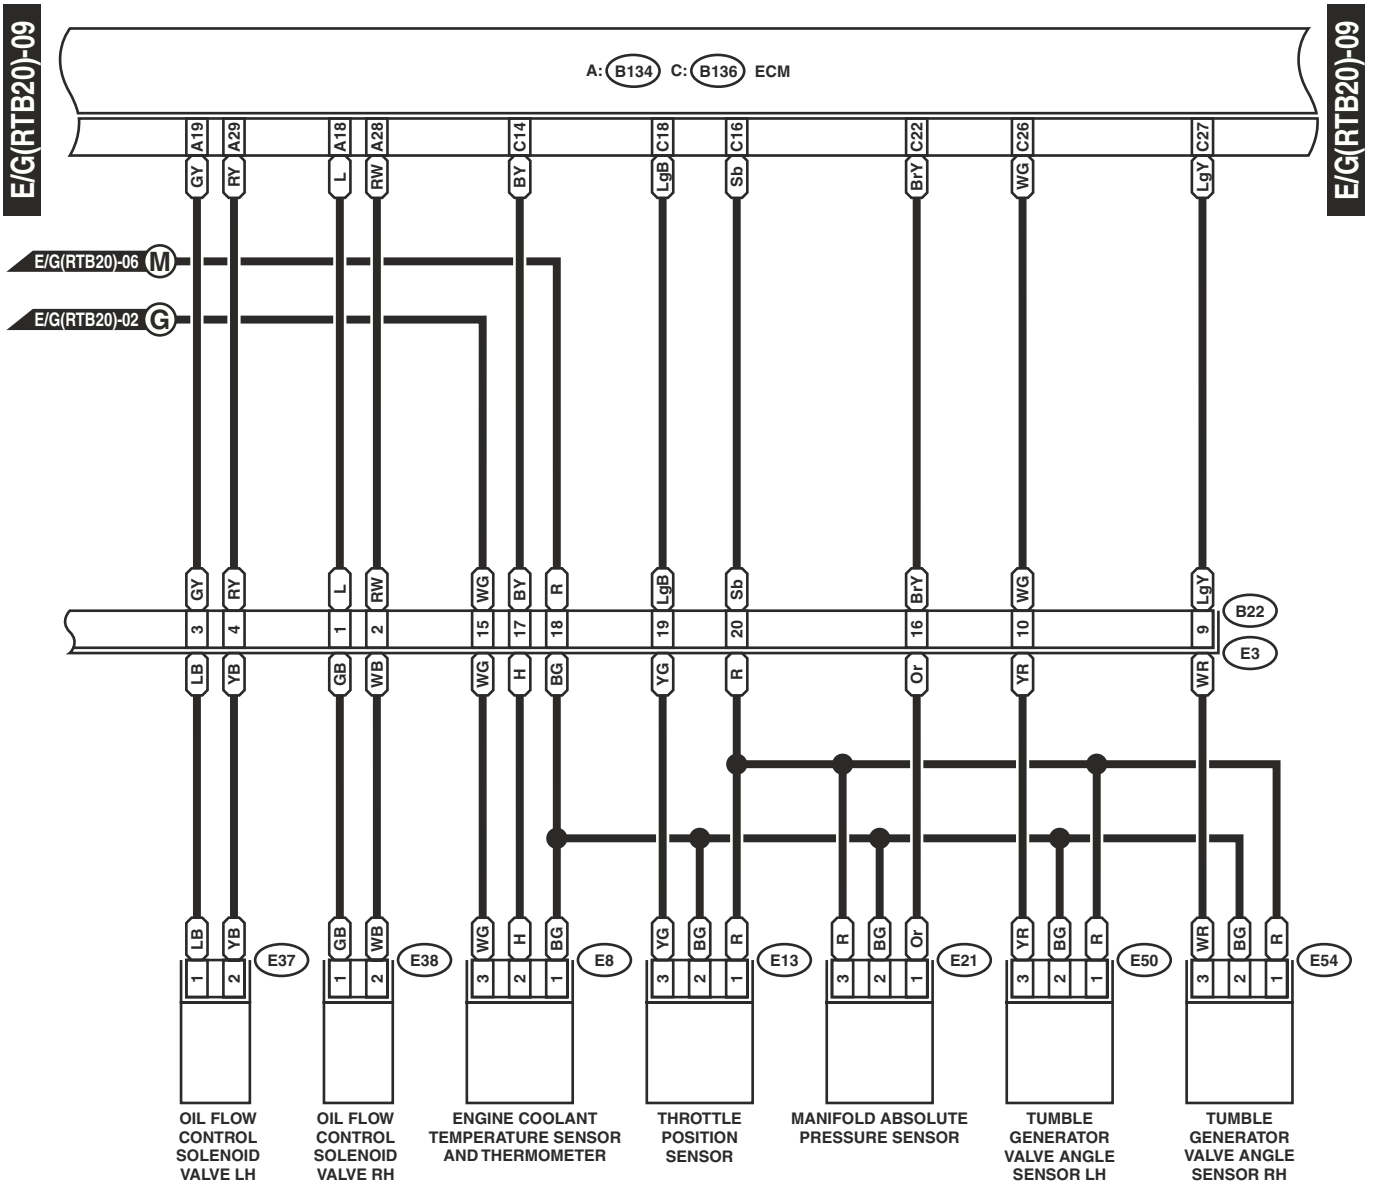

WI-03306

Engine Electrical System

WIRING SYSTEM

E/G(RTB20)-04

E/G(RTB20)-04

D: B137

1	2	3	4	5	6	7
8	9	10	11	12	13	14
15	16	17	18	19	20	21
22	23	24	25	26	27	28
29	30	31	32	33	34	35

A: B134

Engine Electrical System

WIRING SYSTEM

E/G(RTB20)-07

E/G(RTB20)-07

WI-03310

Engine Electrical System

WIRING SYSTEM

E51 (BLACK)

E7 (GRAY)

B22 (BLACK)

D: B137

A: B134

E55 (BLACK)

1 2 3

WI-03311

Engine Electrical System

WIRING SYSTEM

E37 (BLUE)

E38 (BLUE)

E8 (LIGHT GRAY)

E13 (BLACK)

E21 (BLACK)

E50 (BLACK)

E54 (BLACK)