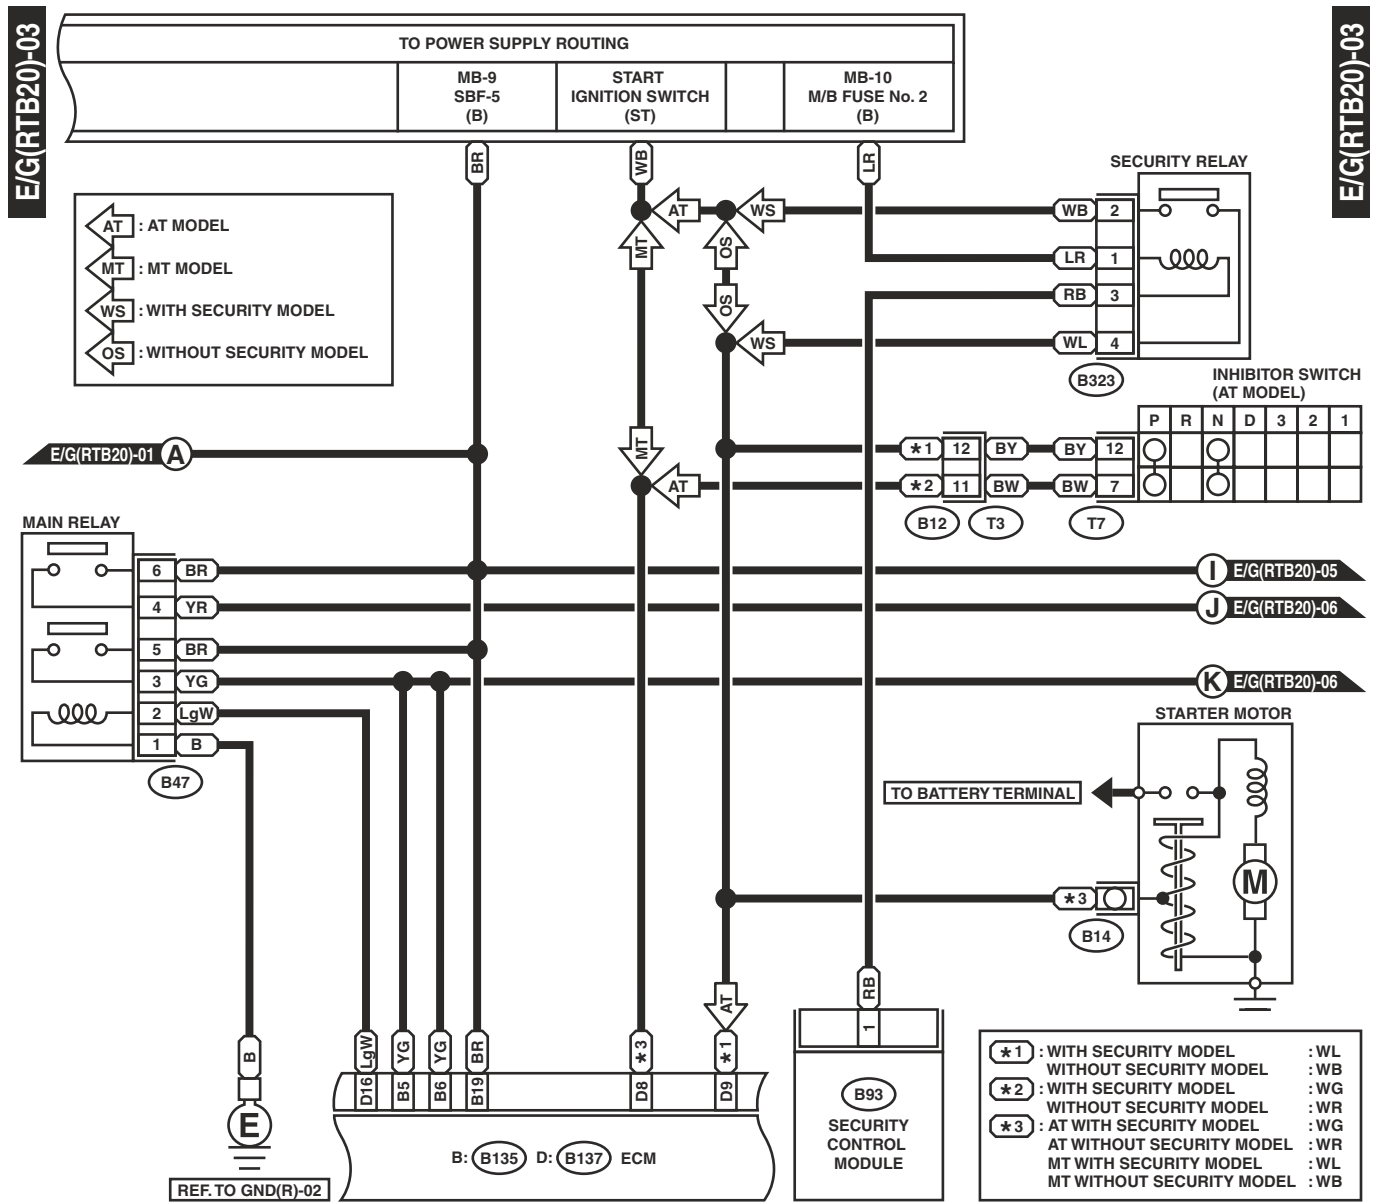

WIRING SYSTEM

WI-03304

Engine Electrical System

WIRING SYSTEM

WI-03305

Engine Electrical System

WIRING SYSTEM

B323 (BLUE)

1	2	3	4	5	6	7	8	9	10
11	12	13	14	15	16	17	18	19	20

D: B137

1	2	3	4	5	6	7			
8	9	10	11	12	13	14	15	16	17
18	19	20	21	22	23	24	25	26	27
28	29	30	31						

B: B135

1	2	3	4	5	6	7					
8	9	10	11	12	13	14	15	16	17	18	19
20	21	22	23	24	25	26	27	28	29	30	31
32	33	34	35								

WIRING SYSTEM

E37 (BLUE)

E38 (BLUE)

E8 (LIGHT GRAY)

E13 (BLACK)

E21 (BLACK)

E50 (BLACK)

E54 (BLACK)