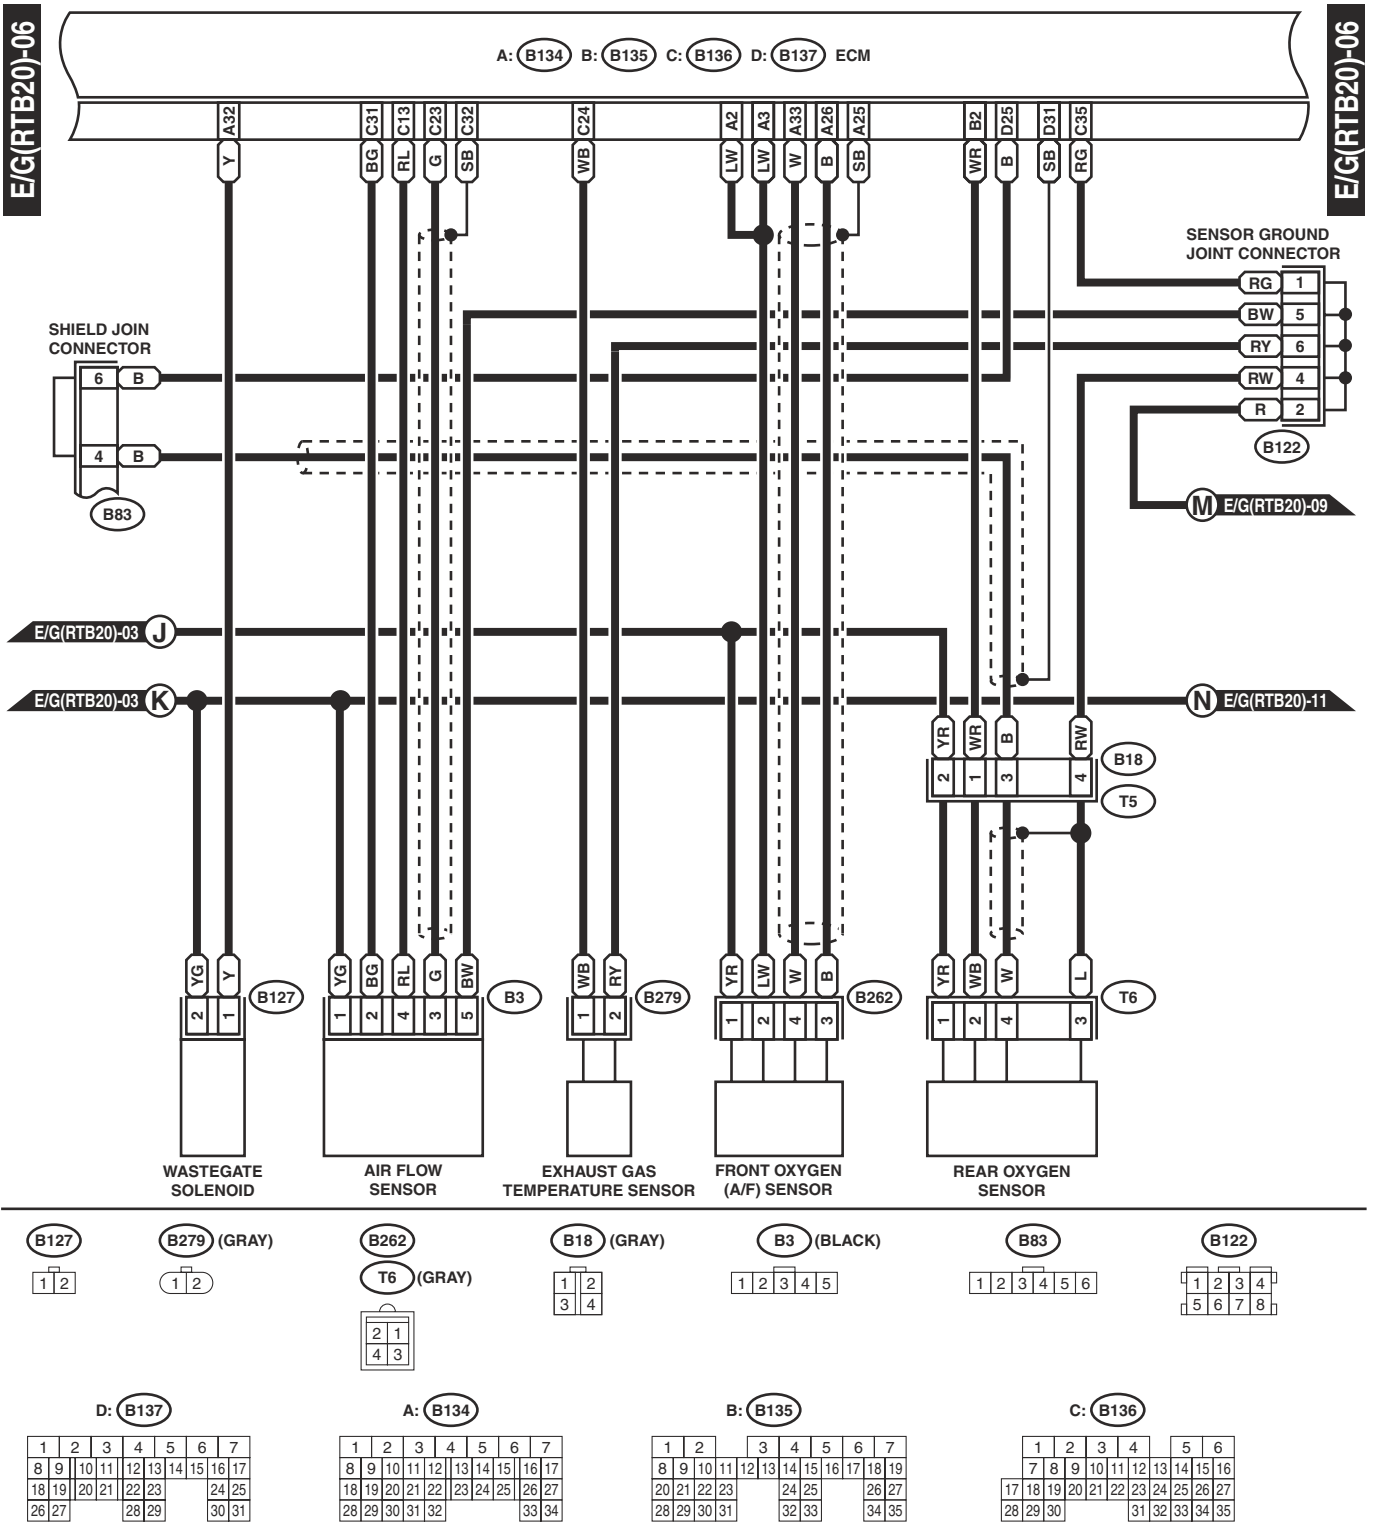

WI-03306

Engine Electrical System

WIRING SYSTEM

E/G(RTB20)-04

E/G(RTB20)-04

D: B137

1	2	3	4	5	6	7
8	9	10	11	12	13	14
15	16	17	18	19	20	21
22	23	24	25	26	27	28
29	30	31	32	33	34	35

A: B134

1	2	3	4	5	6
7	8	9	10	11	12
13	14	15	16	17	18
19	20	21	22	23	24
25	26	27	28	29	30
31	32	33	34	35	36

WI-03307

Engine Electrical System

WIRING SYSTEM

WI-03308

Engine Electrical System

WIRING SYSTEM

WI-03309

Engine Electrical System

WIRING SYSTEM

E/G(RTB20)-07

E/G(RTB20)-07

WI-03310

Engine Electrical System

WIRING SYSTEM

E51 (BLACK)

WIRING SYSTEM

E37 (BLUE)

E38 (BLUE)

E8 (LIGHT GRAY)

E13 (BLACK)

E21 (BLACK)

E50 (BLACK)

E54 (BLACK)