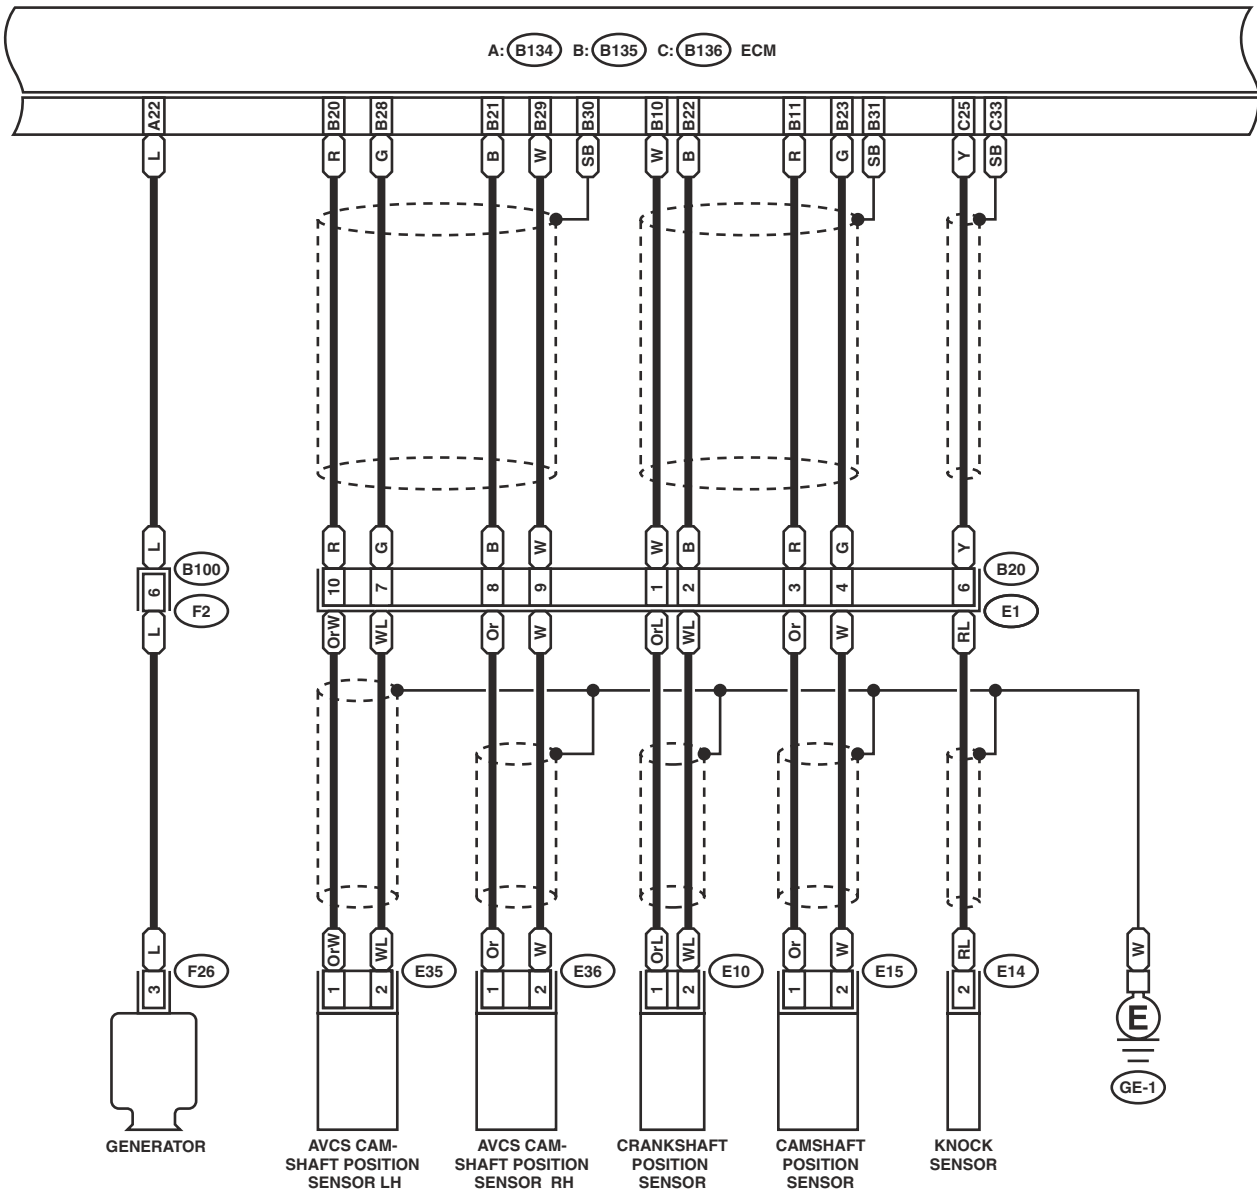

1	2	3	4	5	6	7
8	9	10	11	12	13	14
15	16	17	18	19	20	21
22	23	24	25	26	27	28
29	30	31	32	33	34	35

B: B135

1	2	3	4	5	6	7
8	9	10	11	12	13	14
15	16	17	18	19	20	21
22	23	24	25	26	27	28
29	30	31	32	33	34	35

C: B136

1	2	3	4	5	6
7	8	9	10	11	12
13	14	15	16	17	18
19	20	21	22	23	24
25	26	27	28	29	30
31	32	33	34	35	36

WI-03307

Engine Electrical System

WIRING SYSTEM

WI-03308

Engine Electrical System

WIRING SYSTEM

WI-03309

Engine Electrical System

WIRING SYSTEM

E/G(RTB20)-07

E/G(RTB20)-07

WI-03310

Engine Electrical System

WIRING SYSTEM

E51 (BLACK)

WIRING SYSTEM

E37 (BLUE)

E38 (BLUE)

E8 (LIGHT GRAY)

E13 (BLACK)

E21 (BLACK)

E50 (BLACK)

E54 (BLACK)