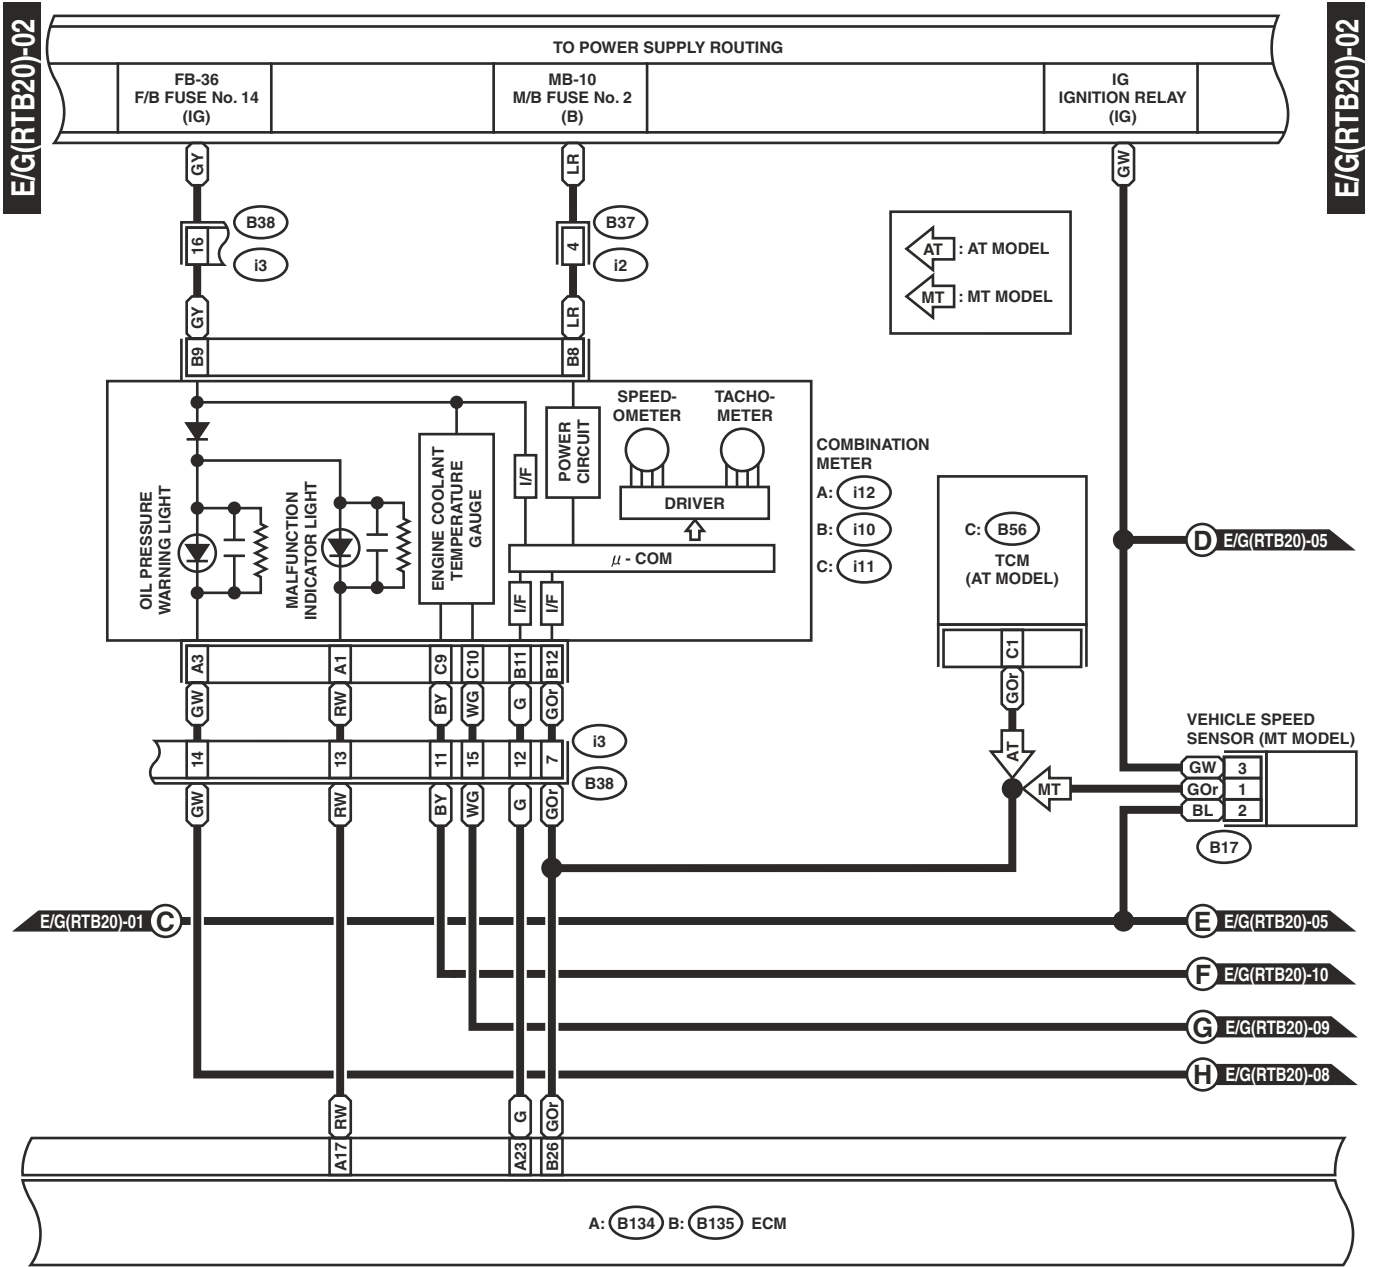

Engine Electrical System

WIRING SYSTEM

4. RHD TURBO 2.0 L MODEL

WI-03302

Engine Electrical System

WIRING SYSTEM

WI-03303

Engine Electrical System

WIRING SYSTEM

WI-03304

Engine Electrical System

WIRING SYSTEM

WI-03305

Engine Electrical System

WIRING SYSTEM

B323 (BLUE)

WIRING SYSTEM

E37 (BLUE)

E38 (BLUE)

E8 (LIGHT GRAY)

E13 (BLACK)

E21 (BLACK)

E50 (BLACK)

E54 (BLACK)