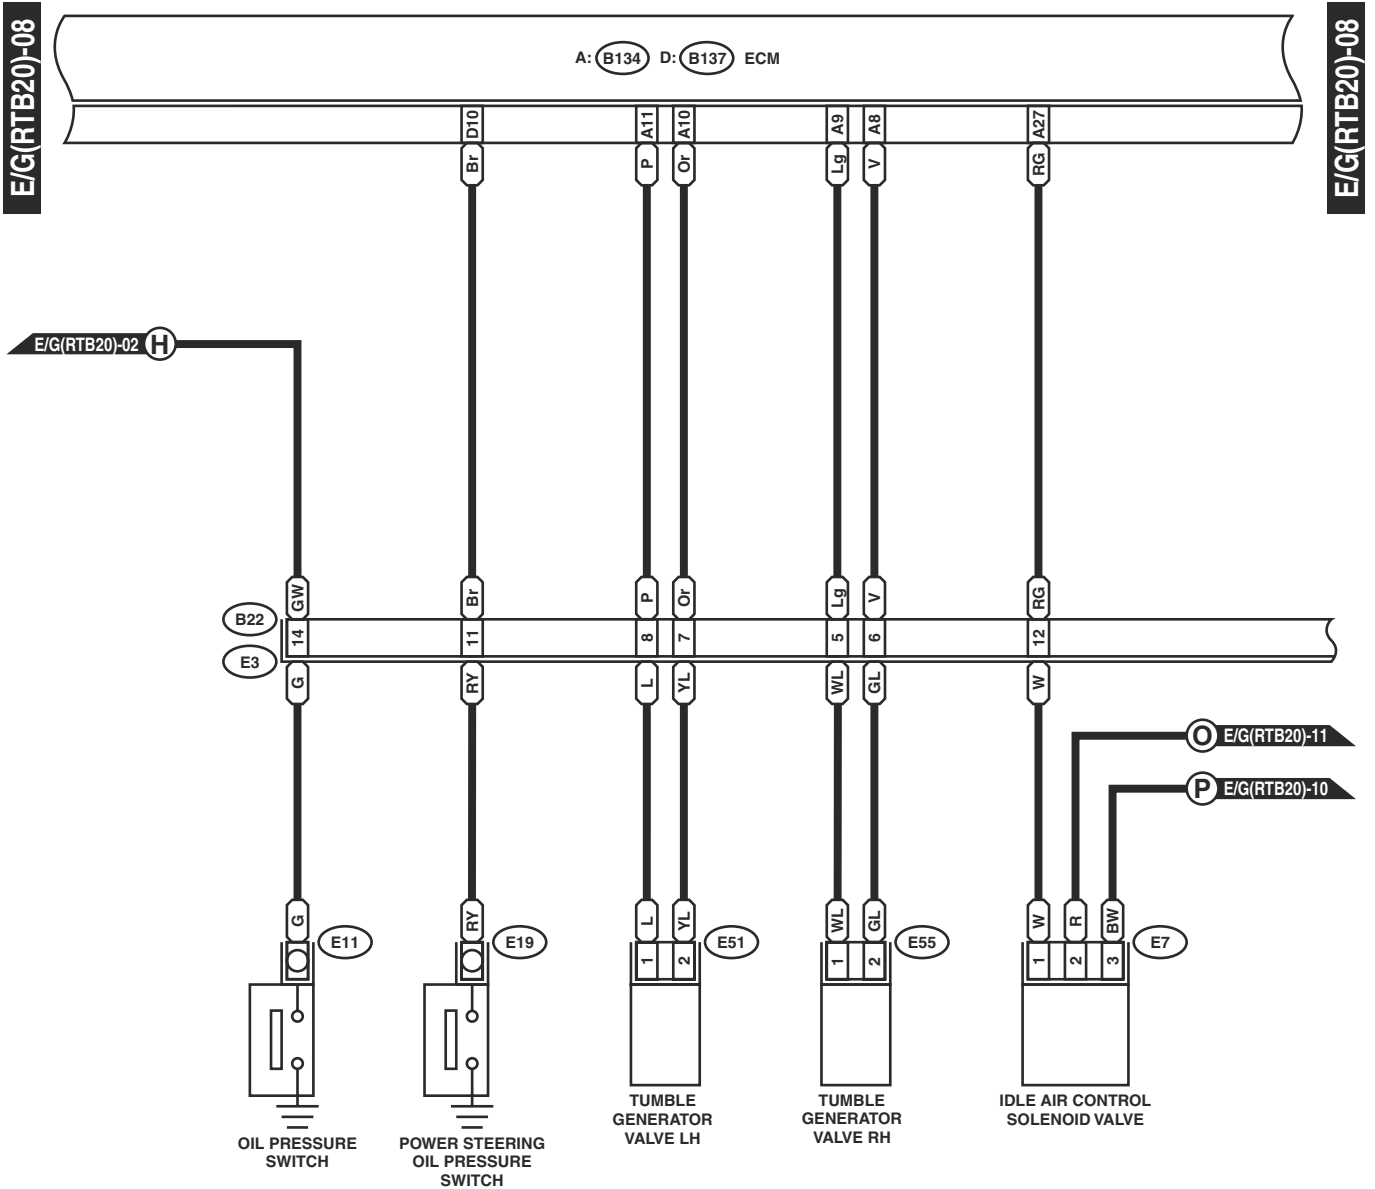

1	2	3	4	5	6
7	8	9	10	11	12
13	14	15	16	17	18
19	20	21	22	23	24
25	26	27	28	29	30
31	32	33	34	35	36

WI-03307

Engine Electrical System

WIRING SYSTEM

WI-03308

Engine Electrical System

WIRING SYSTEM

WI-03309

Engine Electrical System

WIRING SYSTEM

E/G(RTB20)-07

E/G(RTB20)-07

WI-03310

Engine Electrical System

WIRING SYSTEM

E51 (BLACK)

WIRING SYSTEM

E37 (BLUE)

E38 (BLUE)

E8 (LIGHT GRAY)

E13 (BLACK)

E21 (BLACK)

E50 (BLACK)

E54 (BLACK)