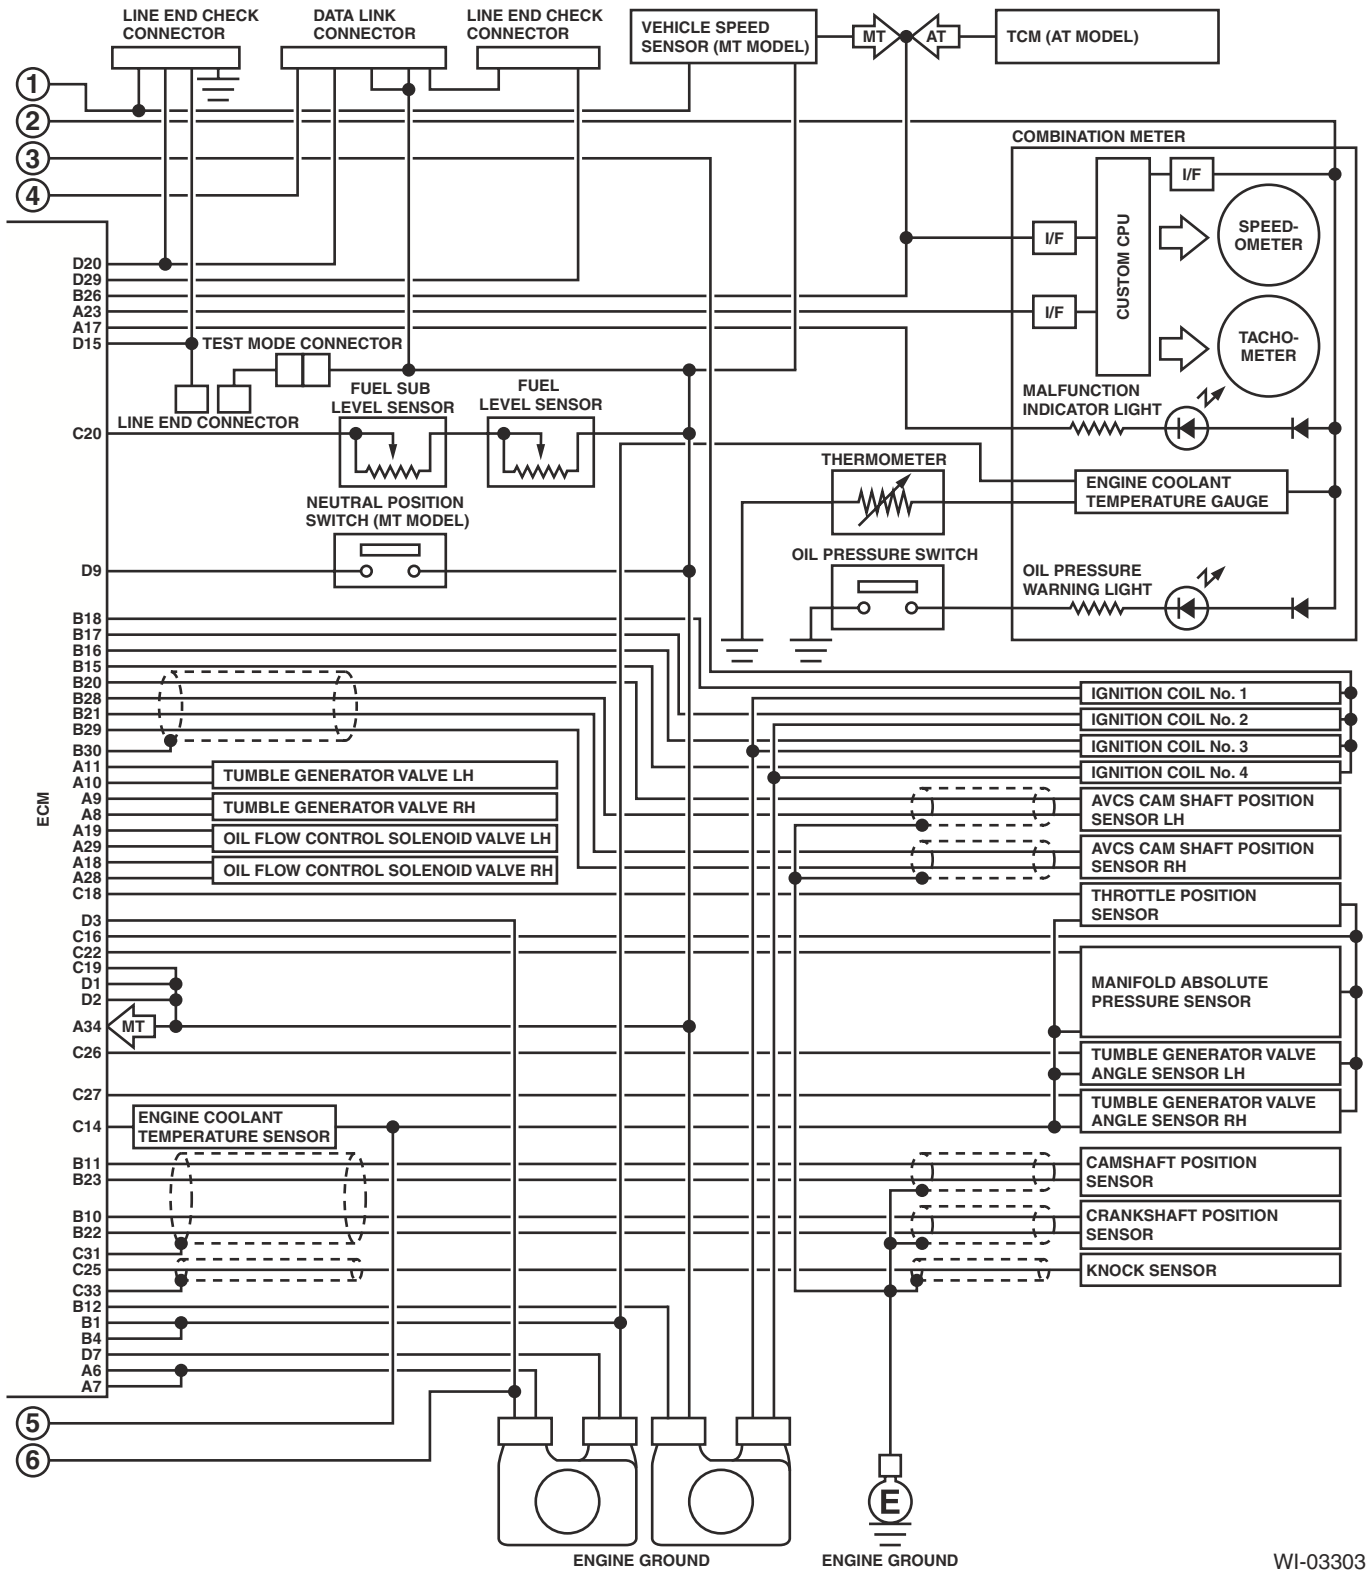

Engine Electrical System

WIRING SYSTEM

4. RHD TURBO 2.0 L MODEL

WI-03302

Engine Electrical System

WIRING SYSTEM

WI-03303

Engine Electrical System

WIRING SYSTEM

WI-03304

Engine Electrical System

WIRING SYSTEM

WI-03305

Engine Electrical System

WIRING SYSTEM

B323 (BLUE)

1	2	3	4	5	6	7	8	9	10
11	12	13	14	15	16	17	18	19	20

D: B137

1	2	3	4	5	6	7			
8	9	10	11	12	13	14	15	16	17
18	19	20	21	22	23	24	25	26	27
28	29	30	31						

B: B135

1	2	3	4	5	6	7					
8	9	10	11	12	13	14	15	16	17	18	19
20	21	22	23	24	25	26	27	28	29	30	31
32	33	34	35								

WIRING SYSTEM

E37 (BLUE)

E38 (BLUE)

E8 (LIGHT GRAY)

E13 (BLACK)

E21 (BLACK)

E50 (BLACK)

E54 (BLACK)