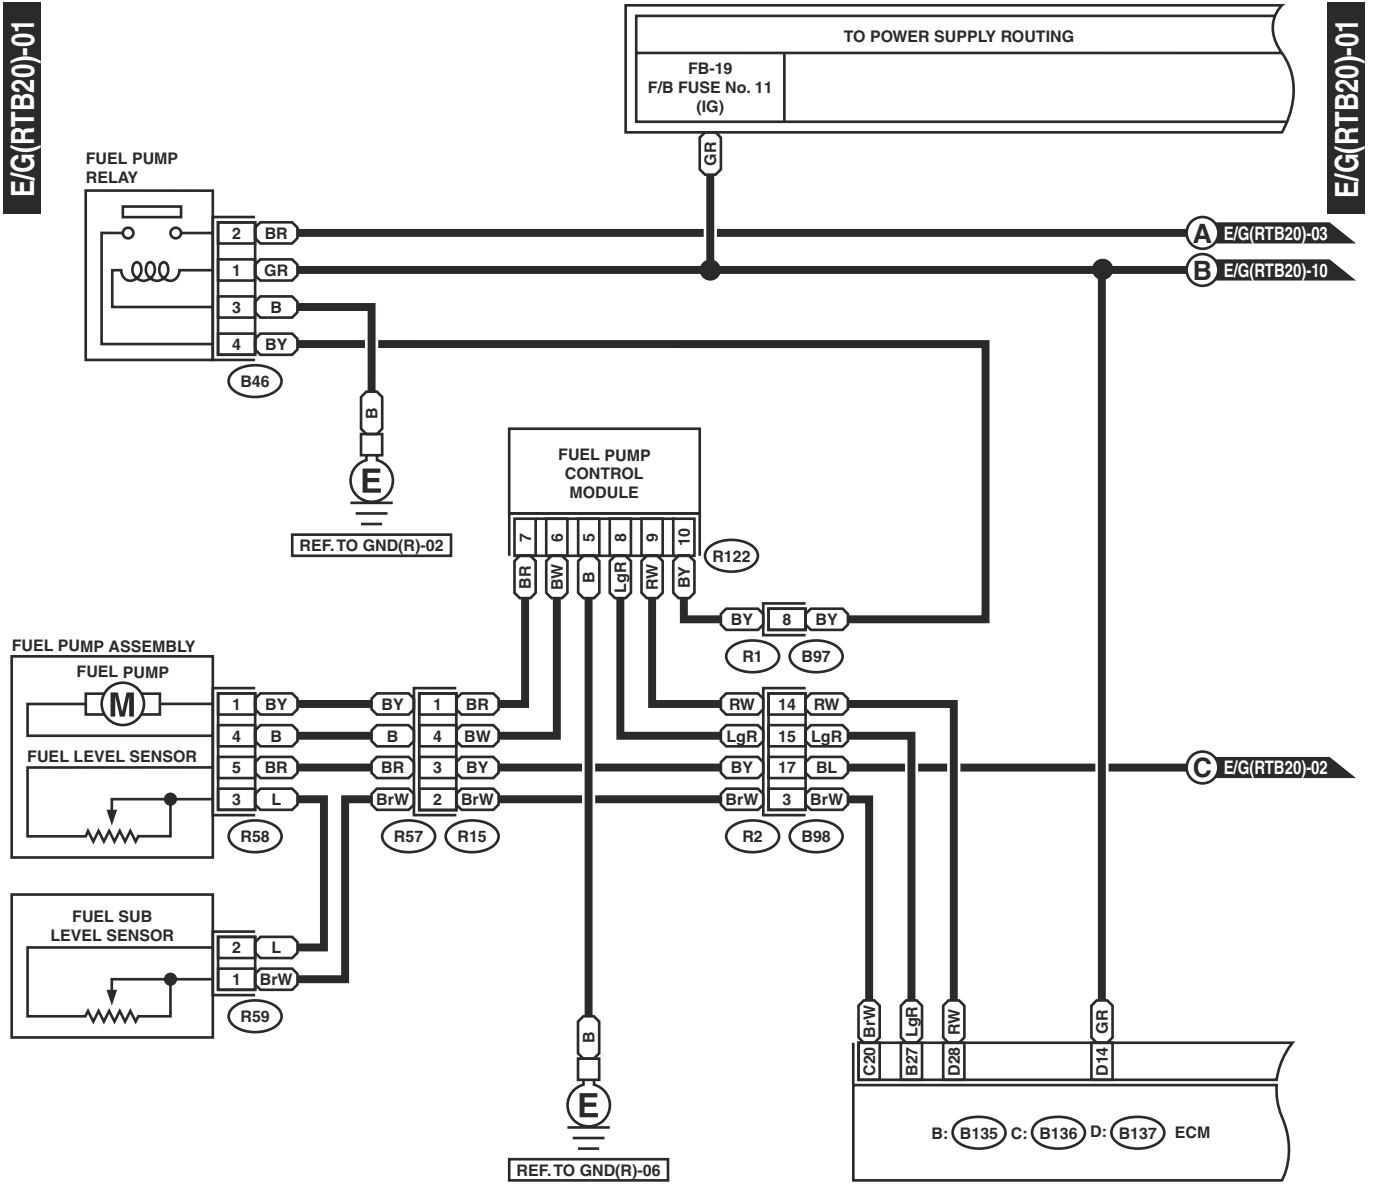

Engine Electrical System

WIRING SYSTEM

4. RHD TURBO 2.0 L MODEL

WI-03302

Engine Electrical System

WIRING SYSTEM

WI-03303

Engine Electrical System

WIRING SYSTEM

WI-03304

Engine Electrical System

WIRING SYSTEM

WI-03305

Engine Electrical System

WIRING SYSTEM

B323 (BLUE)