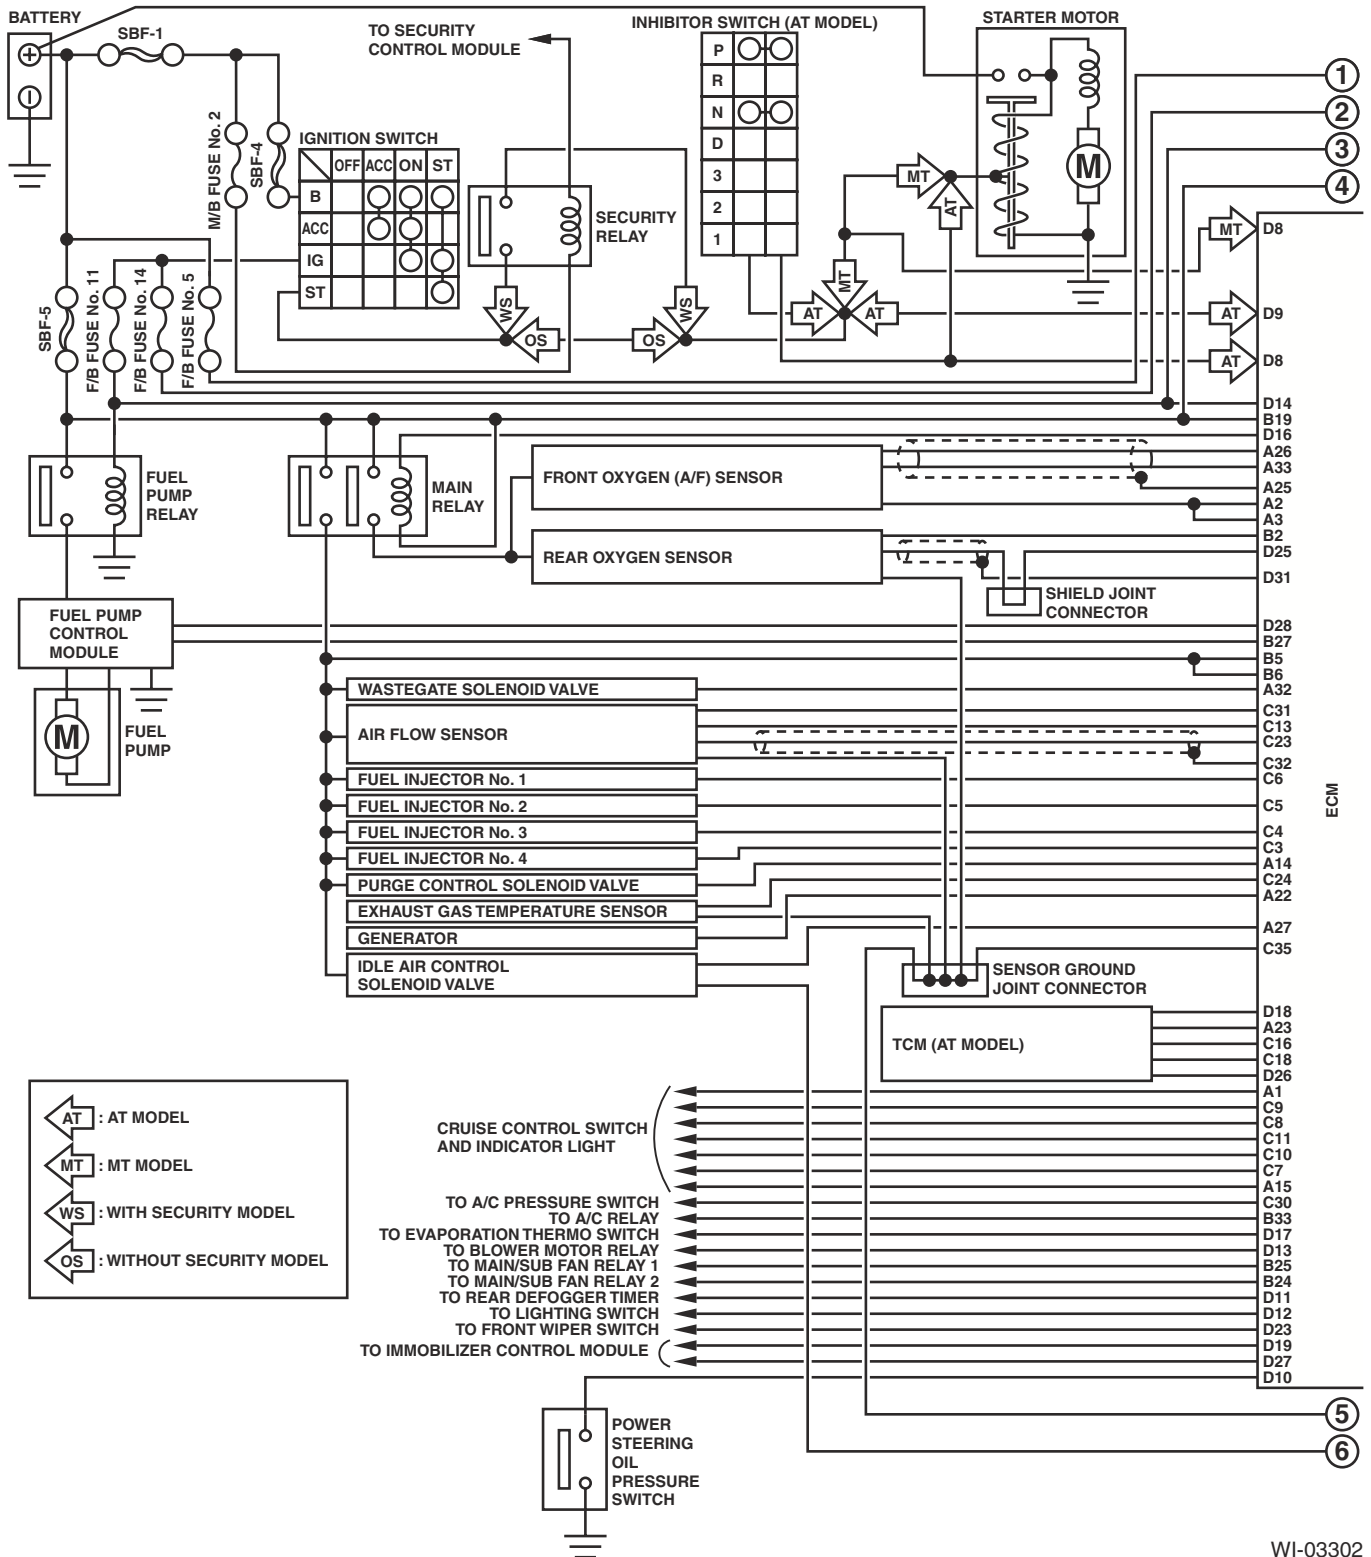

Engine Electrical System

WIRING SYSTEM

4. RHD TURBO 2.0 L MODEL

WI-03302

Engine Electrical System

WIRING SYSTEM

WI-03303

Engine Electrical System

WIRING SYSTEM

WI-03304

Engine Electrical System

WIRING SYSTEM

WI-03305

Engine Electrical System

WIRING SYSTEM

B323 (BLUE)

1	2	3	4	5	6	7	8	9	10
11	12	13	14	15	16	17	18	19	20

D: B137

1	2	3	4	5	6	7			
8	9	10	11	12	13	14	15	16	17
18	19	20	21	22	23	24	25	26	27
28	29	30	31						

B: B135

1	2	3	4	5	6	7					
8	9	10	11	12	13	14	15	16	17	18	19
20	21	22	23	24	25	26	27	28	29	30	31
32	33	34	35								

WIRING SYSTEM

E37 (BLUE)

E38 (BLUE)

E8 (LIGHT GRAY)

E13 (BLACK)

E21 (BLACK)

E50 (BLACK)

E54 (BLACK)